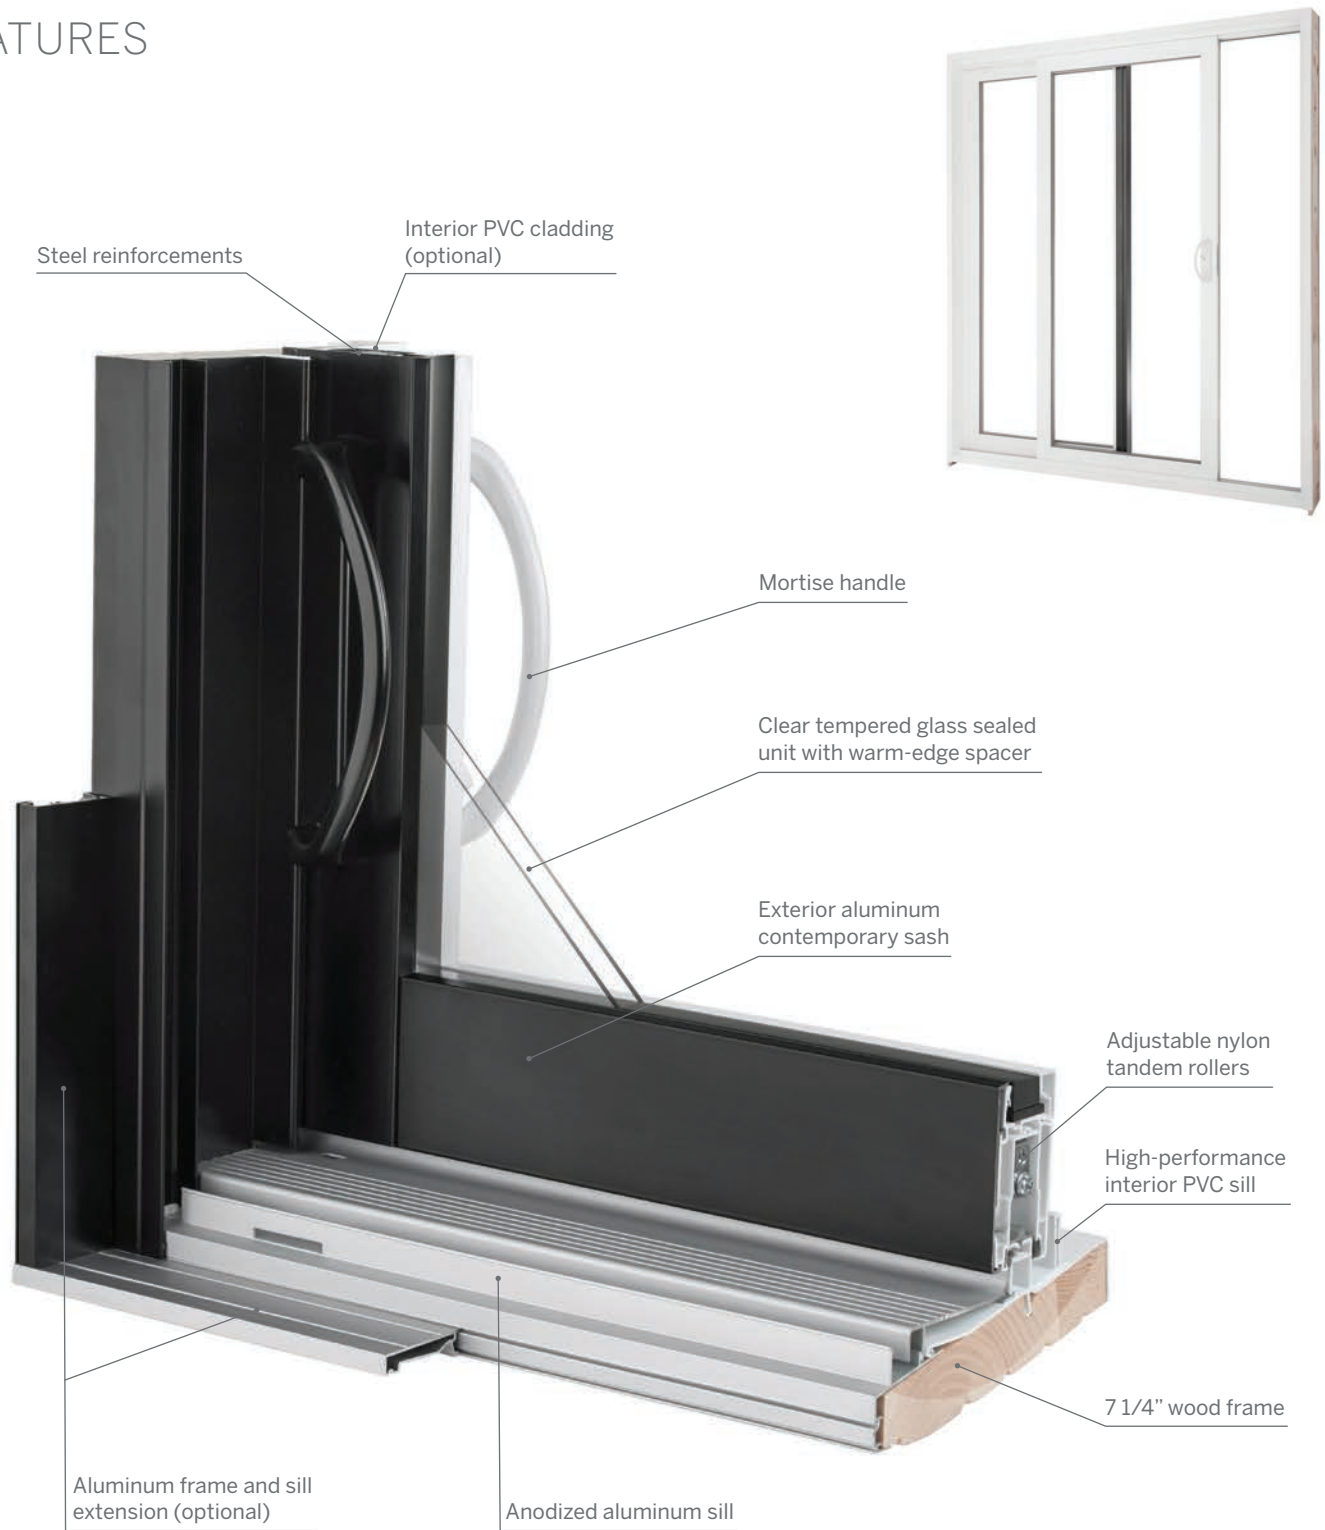

D E C K O

D O O R S

Hybrid

FEATURES

Made-to-measure available

PERFORMANCE

STANDARD	AIR INFILTRATION EXFILTRATION	WATER RESISTANCE	DESIGN PRESSURE	PRIMARY DESIGNATOR
AAMA/WDMA/CSA 101/I.S.2/A440-11	A3	400 Pa (8,35 psf)	2640 Pa (55 psf)	R-PG55-SD 1790 X 2057 mm (~ 71 X 81")

OPTIONS

ENERGY-EFFICIENT DOUBLE-PANE GLASS

CLEAR OR ENERGY-EFFICIENT TRIPLE-PANE GLASS

7/8" sealed unit

1 1/4" sealed unit

PAINT

Dark Oak

Brazilian Cherry

Red Cedar

Maple

Doors can be painted to your interior and exterior colour specifications.

An array of wood-look colours is also available to coordinate your door frame.

BRICK MOULD

1 1/2" wide aluminum brick mould with a 1 1/8" projection.

Tubular

Rectangular

Contour

Partial

CONTEMPORARY
EURO HANDLES

White Satin Nickel Black

CONTEMPORARY
9100 HANDLE

Exterior Interior